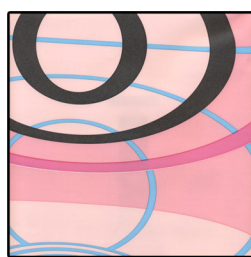

“ELIPSE”

MODERN DESIGN AND ORIGINAL LOOK OF THE INTERIORS

4442003

4442001

4442002

4442004

122004

1192003

122002

1192002

1192004

1192005

The collection “ ELLIPSE” evokes the atmosphere of 60es and with its bold pattern is very suitable for commercial areas and modern interiors. Big patterns situated on one wall, or only a few wallpaper bands put up on the wall, look as a picture. It also looks elegant if you put up this wallpaper on one wall, and on the other walls, you put up wallpaper with the same background, or the stripes.

For putting up the wallpaper, we recommend the Beeline adhesive.