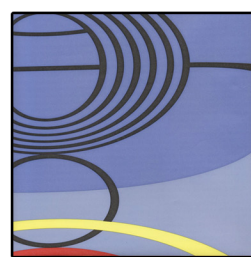

“ELIPSE”

MODERN DESIGN AND ORIGINAL LOOK OF THE INTERIORS

4442003

4442001

4442002

4442004

122004

1192003

122002

1192002

1192004

1192005

The collection “ ELLIPSE” evokes the atmosphere of 60es and with its bold pattern is very suitable for commercial areas and modern interiors. Big patterns situated on one wall, or only a few wallpaper bands put up on the wall, look as a picture. It also looks elegant if you put up this wallpaper on one wall, and on the other walls, you put up wallpaper with the same background, or the stripes.

For putting up the wallpaper, we recommend the Beeline adhesive.