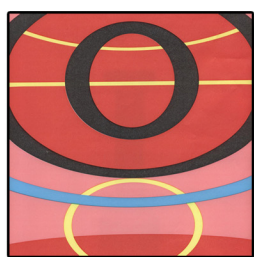

“ELIPSE”

MODERN DESIGN AND ORIGINAL LOOK OF THE INTERIORS

4442003

4442001

4442002

4442004

122004

1192003

122002

1192002

1192004

1192005

The collection “ ELLIPSE” evokes the atmosphere of 60es and with its bold pattern is very suitable for commercial areas and modern interiors. Big patterns situated on one wall, or only a few wallpaper bands put up on the wall, look as a picture. It also looks elegant if you put up this wallpaper on one wall, and on the other walls, you put up wallpaper with the same background, or the stripes.

For putting up the wallpaper, we recommend the Beeline adhesive.